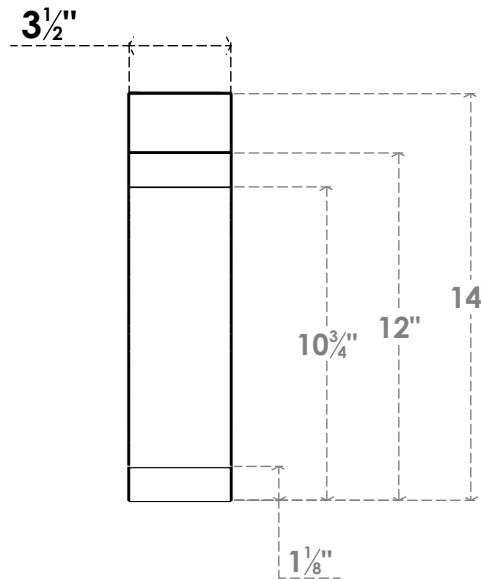

ITEM NUMBER: BRCPC035X06000X1400LEC

3 1/2"W X 6"D X 14"H LEGACY ARCHITECTURAL GRADE PVC CLOSED KNEE BRACE

SIDE PROFILE

FRONT PROFILE

ISOMETRIC

EKENA MILLWORK
2300 WEST MAIN ST.
CLARKSVILLE, TX 75426
TOLL FREE: 866-607-0453
WWW.EKENAMILLWORK.COM