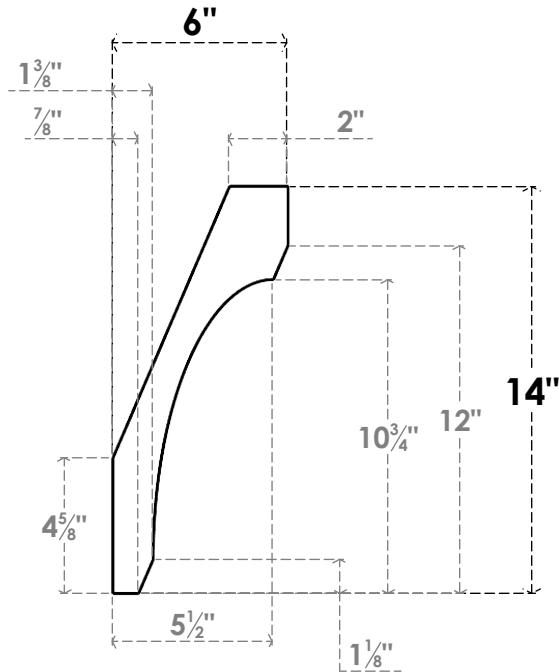

ITEM NUMBER: BRCPC035X06000X1400LEC

3 1/2"W X 6"D X 14"H LEGACY ARCHITECTURAL GRADE PVC CLOSED KNEE BRACE

SIDE PROFILE

FRONT PROFILE

ISOMETRIC

EKENA MILLWORK
2300 WEST MAIN ST.
CLARKSVILLE, TX 75426
TOLL FREE: 866-607-0453
WWW.EKENAMILLWORK.COM

NOTES

1. INSTALLATION TO BE COMPLETED IN ACCORDANCE WITH MANUFACTURER'S SPECIFICATIONS.
2. DRAWING MAY NOT BE TO SCALE
3. THIS DRAWING IS INTENDED FOR DESIGN AND PLANNING PURPOSES ONLY.
4. ALL INFORMATION CONTAINED HEREIN WAS CURRENT AT THE TIME OF DEVELOPMENT BUT MUST BE REVIEWED AND APPROVED BY THE PRODUCT MANUFACTURER TO BE CONSIDERED ACCURATE.
5. ARCHITECTURAL GRADE PVC PRODUCTS ARE MADE FROM EXPANDED CELLULAR PVC AND COME NATURALLY WHITE BUT MAY BE PAINTED